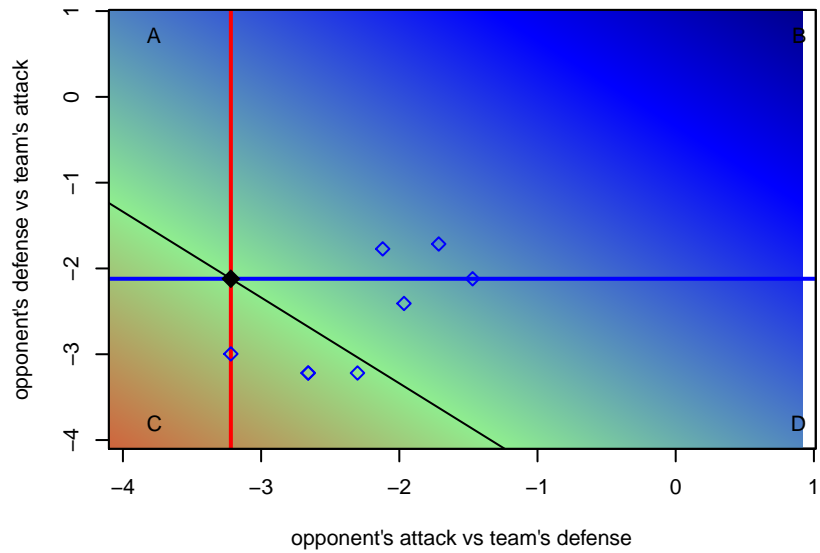

# Seattle Celtic Silver G04

Seattle Celtic  
Seattle, WA  
G04 total strength=32  
attack=0.12 defense=0.04  
spr league = Spr PSPL Copa U11

alt names used:  
Seattle Celtic G04 Silver

Venues played:  
2015 Spr PSPL Copa U11

**attack and defense variance (black dot)  
relative to other teams  
and top 10 in region**

**attack and defense rating  
relative to others at age  
and all opponents in last 13 months**

**attack and defense rating  
relative to others at age  
and all opponents in last 13 months**

**Performance relative to 13 month average**

**Performance relative to 13 month average**

Distribution of opponents  
 Red = Lose zone, Blue = Win zone, Green = Even  
 Black line separates win/lose zones

lot. A=Neither has attack advantage, B=Opponent has both attack and defense advantage, C=Opponent has both attack and defense disadvantage, D=Both have

<b>date</b>	<b>home</b>		<b>away</b>		<b>venue</b>	<b>pred.home</b>	<b>pred.away</b>
2016-04-23	Seattle Celtic Silver G04	4	MRFC Blue G04	0	2015 Spr PSPL Copa U11	2.59	1.57
2016-04-02	Eagleclaw FA Ospreys G04	2	Seattle Celtic Silver G04	3	2015 Spr PSPL Copa U11	2.80	2.95
2016-03-26	Seattle Celtic Gold G04	0	Seattle Celtic Silver G04	4	2015 Spr PSPL Copa U11	0.79	2.31
2016-03-20	MVP Marauders White G04	2	Seattle Celtic Silver G04	0	2015 Spr PSPL Copa U11	3.60	0.74
2016-03-12	Pumas Seattle G04	2	Seattle Celtic Silver G04	2	2015 Spr PSPL Copa U11	1.89	2.22
2016-03-05	Seattle Celtic Silver G04	0	West Seattle En Fuego White G04	4	2015 Spr PSPL Copa U11	1.23	5.32
2016-02-27	Seattle Celtic Silver G04	1	ISC Gunners Select G04	7	2015 Spr PSPL Copa U11	0.67	4.55
2016-02-20	Seattle Celtic Silver G04	0	ISC Gunners C G04	7	2015 Spr PSPL Copa U11	1.30	3.48