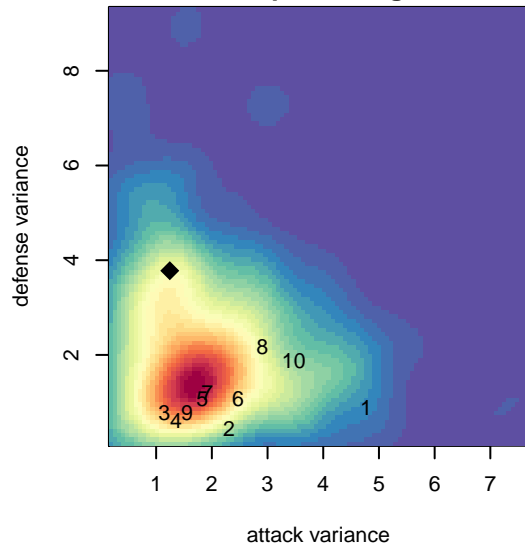

# Seattle Celtic Silver G04

Seattle Celtic  
Seattle, WA  
G04 total strength=32  
attack=0.12 defense=0.04  
spr league = Spr PSPL Copa U11

alt names used:  
Seattle Celtic G04 Silver

Venues played:  
2015 Spr PSPL Copa U11

**attack and defense variance (black dot)  
relative to other teams  
and top 10 in region**

**attack and defense rating  
relative to others at age  
and all opponents in last 13 months**

**attack and defense rating  
relative to others at age  
and all opponents in last 13 months**

**Performance relative to 13 month average**

**Performance relative to 13 month average**

Distribution of opponents  
 Red = Lose zone, Blue = Win zone, Green = Even  
 Black line separates win/lose zones