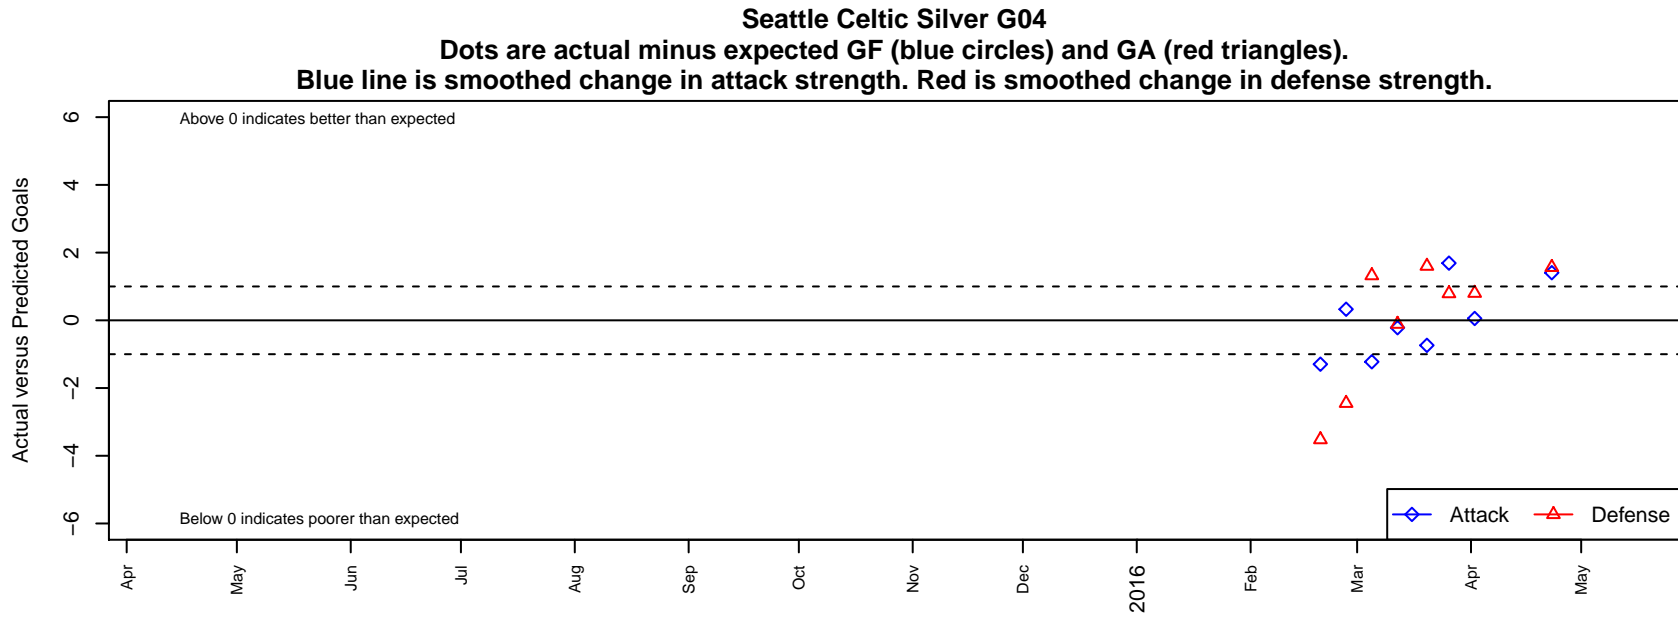

# Seattle Celtic Silver G04

Seattle Celtic  
Seattle, WA  
G04 total strength=32  
attack=0.12 defense=0.04  
spr league = Spr PSPL Copa U11

alt names used:  
Seattle Celtic G04 Silver

Venues played:  
2015 Spr PSPL Copa U11

**attack and defense variance (black dot)  
relative to other teams  
and top 10 in region**

**attack and defense rating  
relative to others at age  
and all opponents in last 13 months**

**attack and defense rating  
relative to others at age  
and all opponents in last 13 months**

**Performance relative to 13 month average**

**Performance relative to 13 month average**

Distribution of opponents  
 Red = Lose zone, Blue = Win zone, Green = Even  
 Black line separates win/lose zones