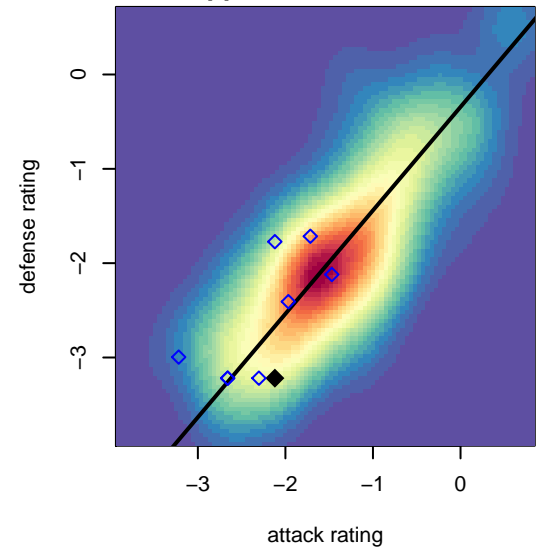

# Seattle Celtic Silver G04

Seattle Celtic  
Seattle, WA  
G04 total strength=32  
attack=0.12 defense=0.04  
spr league = Spr PSPL Copa U11

alt names used:  
Seattle Celtic G04 Silver

Venues played:  
2015 Spr PSPL Copa U11

**attack and defense variance (black dot)  
relative to other teams  
and top 10 in region**

**attack and defense rating  
relative to others at age  
and all opponents in last 13 months**

**attack and defense rating  
relative to others at age  
and all opponents in last 13 months**

**Performance relative to 13 month average**

**Performance relative to 13 month average**

Distribution of opponents  
 Red = Lose zone, Blue = Win zone, Green = Even  
 Black line separates win/lose zones